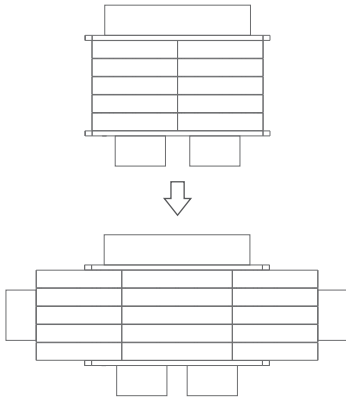

BAIA EXTENSION TABLE
90.5" - 141.5" X 39.5" X 30"H /
230 - 360 X 100 X 76H CM
MG5522

BAIA BENCH
80.5" / 205 CM
MG5529

BAIA
DINING - TEAK

Dining Extension Tables and Benches

MG5221 BAIA EXTENSION TABLE 90.5" - 141.5" X 39.5" X 30"H / 230 - 360 X 100 X 76H CM
MZ002 ALLUX CARVER CHAIR - see page 24