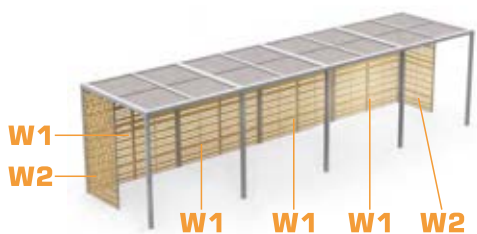

MG8500
7.58 M3
639 KG / 1405 LB