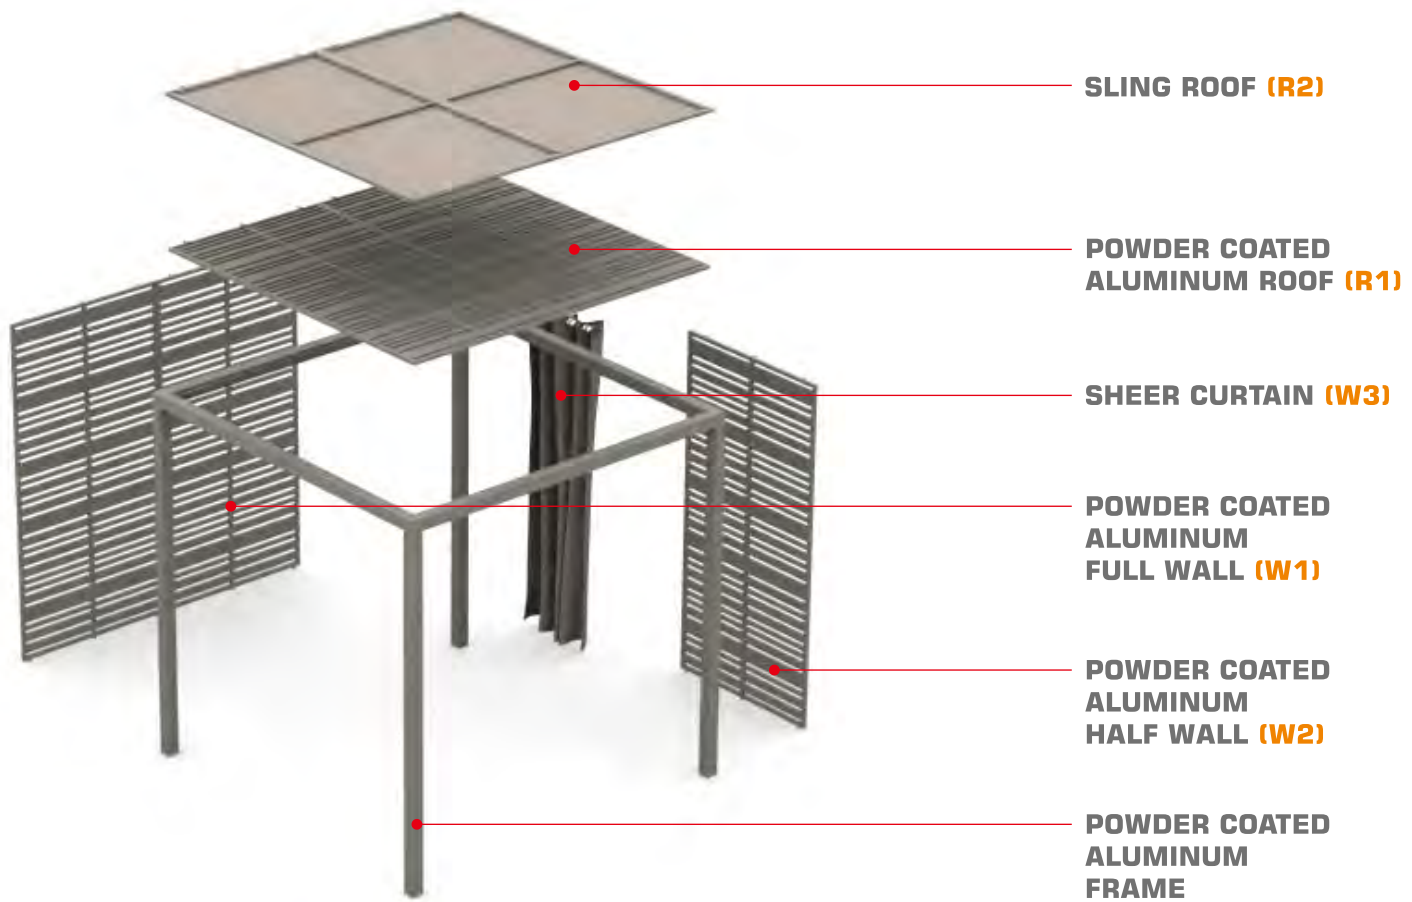

SHADES

SOMBRERO CANOPY (ALUMINUM)

DIMENSIONS

Single	: 8' x 8' x 8'H	(2.4 x 2.4 x 2.4H m)
Double	: 16' x 8' x 8'H	(4.8 x 2.4 x 2.4H m)
Extension	: 8' x 8' x 8'H	(2.4 x 2.4 x 2.4H m)

MATERIALS

Frame	: powder coated aluminum
Roof	: R1 - powder coated aluminum R2 - sling
Wall	: W1 - powder coated aluminum (full) W2 - powder coated aluminum (half) W3 - sheer curtain