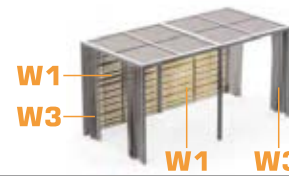

MG8493
5.73 M3
384 KG / 845 LB