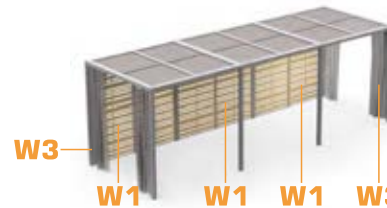

MG8497
7 M3
503 KG / 1107 LB