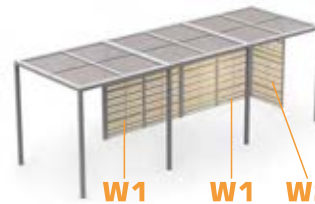

MG8495
5.73 M3
436 KG / 960 LB