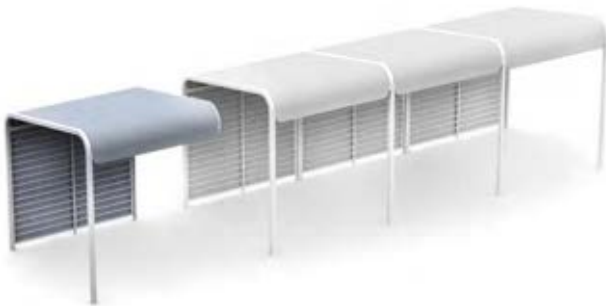

**SOMBRERO PERGOLA EXTENSION
MG8168**

13.8' X 7.8' X 7.9H / 4.2 X 2.3 X 2.4H M

Frame & top : Aluminum Powder Coating Category B/C
Shade : Sunbrella®

* Price includes: Sunbrella shade

FRAME & TOP
Aluminum Powder Coating

WHITE
HIGH
GLOSS
F02
(gloss 85%)

INDUSTRIAL
YELLOW
F16
(gloss 55%)

BEIGE
F38
(gloss 55%)

INK BLACK
F04
(gloss 55%)

SHADE
Sunbrella Canvas

WHITE
C49
260 gr/m2

MINERAL
BLUE CHINÉ
C78
260 gr/m2

TAUPE
C50
260 gr/m2

COAL
C54
260 gr/m2