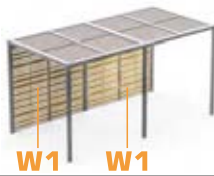

MG8492
5.73 M3
377 KG / 830 LB