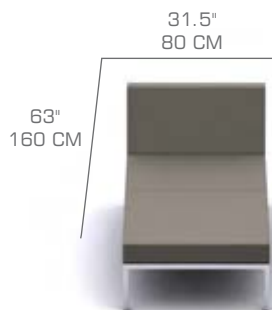

POLCO-1 POLLY configuration 1	florence	canvas	canvas + piping	stripes / specials	sailcloths
ALUMINUM FRAME	POLCO-1.*					
STAINLESS STEEL FRAME	POLCO-1.*					
POLPC-1 Protective cover						
MG2869 + MG2868