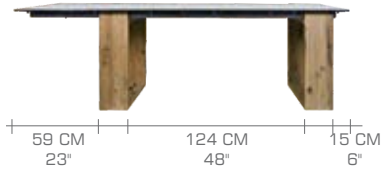

Dining Tables

AIKO DINING TABLE

94.5" X 38.5" X 30"H / 240 X 98 X 76H CM

AIK51

Frame : Drift-Look Teak

ORIGINAL (F36) | ESPRESSO (F37)

Top : HPL ALPES WHITE (T38) | SLATE (T37) |

SANDSTONE (T36)

AIKO DINING TABLE

118" X 38.5" X 30"H / 300 X 98 X 76H CM

AIK50

Frame : Drift-Look Teak

ORIGINAL (F36) | ESPRESSO (F37)

Top : HPL ALPES WHITE (T38) | SLATE (T37) |

SANDSTONE (T36)

assembly options

PALACE

BUTLER

RESIDENTIAL

PALACE

BUTLER

RESIDENTIAL

AIK50 AIKO DINING TABLE 118" X 38.5" X 30"H / 300 X 98 X 76H CM **AIK52** AIKO BENCH 86.5" / 220 CM
BON2 BONO DINING CHAIR (ALLU) - see page 44

Bench