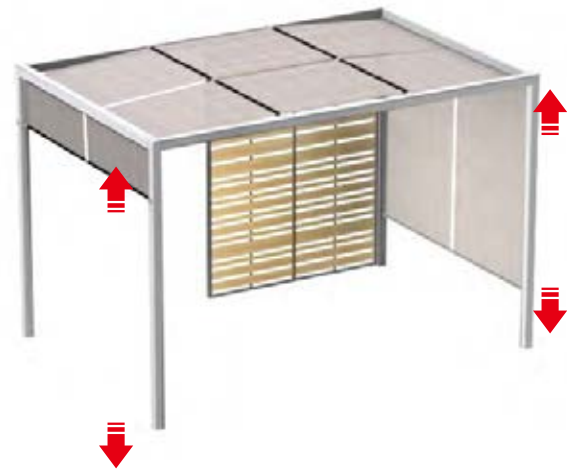

SOMBRERO CANOPY (STAINLESS STEEL - MULTI POSITION SLING)

DIMENSION: 8' x 8' x 8'H (2.4 x 2.4 x 2.4H m)

MG8608
1.26 M3
151 KG / 331 LB

SOMBRERO CANOPY (STAINLESS STEEL - MULTI POSITION SLING)

DIMENSION: 12' x 8' x 8'H (3.6 x 2.4 x 2.4H m)