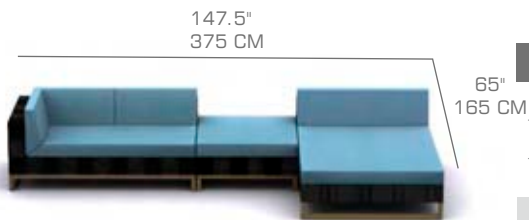

EKKCO-3	EKKA configuration 3	Canvas	Canvas + Piping	Stripes / Specials	Sailcloths
EKKCO-3.*	BATYLINE STANDARD				
EKKCO-3.U25	TWITCHELL ROYAL BLACK				
EKKCO-3.U13	BATYLINE CANATEX HEMP				
EKKPC-3	Protective cover				
MG2805 + MG2808 + MG2807