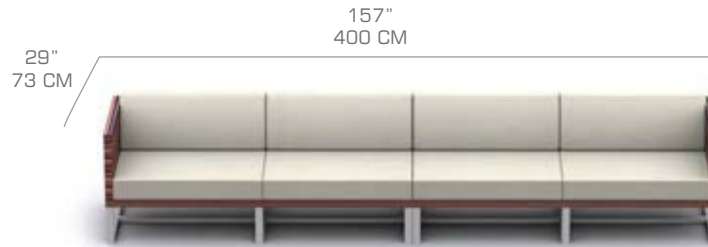

Canvas	Canvas + Piping	Stripes / Specials	Sailcloths
STRCO-2	STRIPE configuration 2				
STRPC-2	Protective cover				

MS10R + MS10L