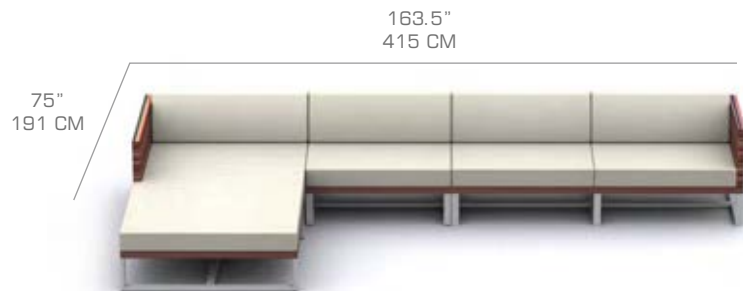

Canvas	Canvas + Piping	Stripes / Specials	Sailcloths
STRCO-4	STRIPE configuration 4				
STRPC-4	Protective cover				

MS5R + MS9 + MS10L