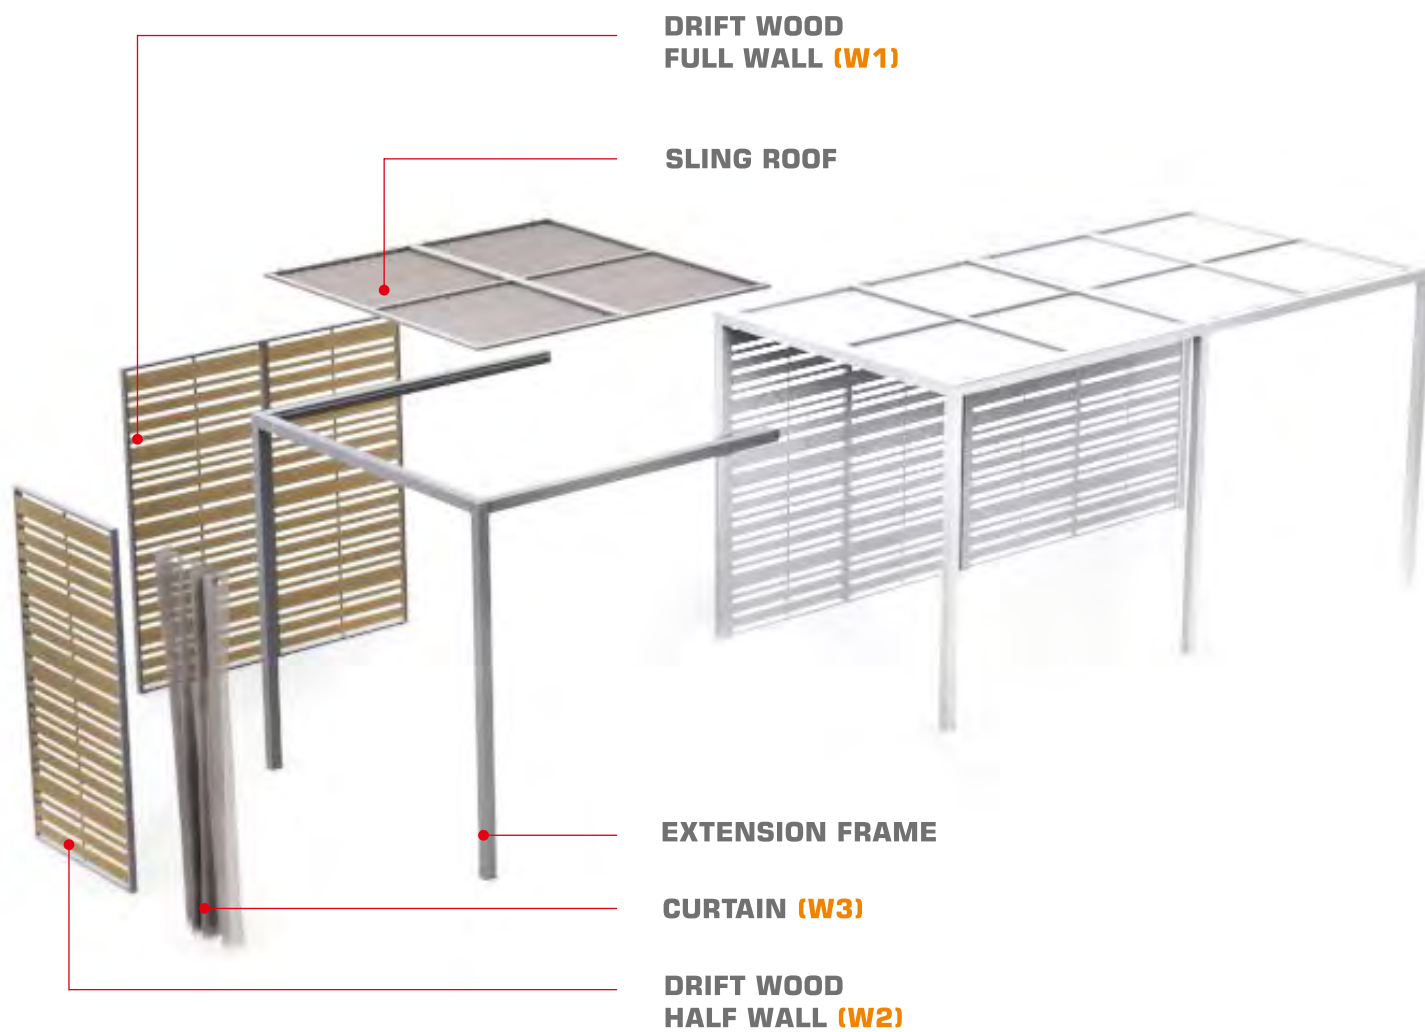

SOMBRERO

SHADES

SOMBRERO EXTENSION MULTI CANOPY (STAINLESS STEEL)

DIMENSION

Extension : 8' x 8' x 8'H (2.4 x 2.4 x 2.4H m)

MATERIALS

Frame : stainless steel

Roof : sling

Wall : **W1** - drift wood (full)

W2 - drift wood (half)

W3 - curtain

* Price includes: anchorage to concrete / stone and decking floors