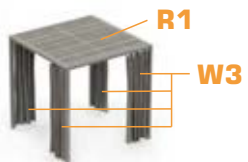

MG8428
4.4 M3
176 KG / 388 LB