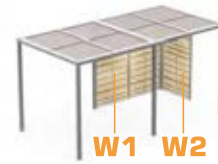

MG8491
5.2 M3
346 KG / 762 LB