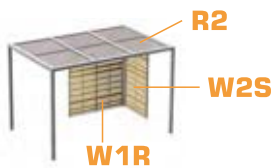

MG8444

4.4 M3

297 KG / 652 LB