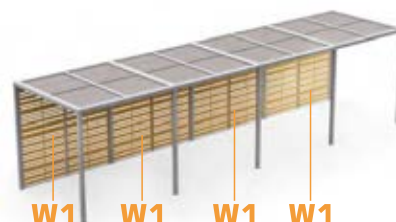

MG8499
7.28 M3
573 KG / 1261 LB