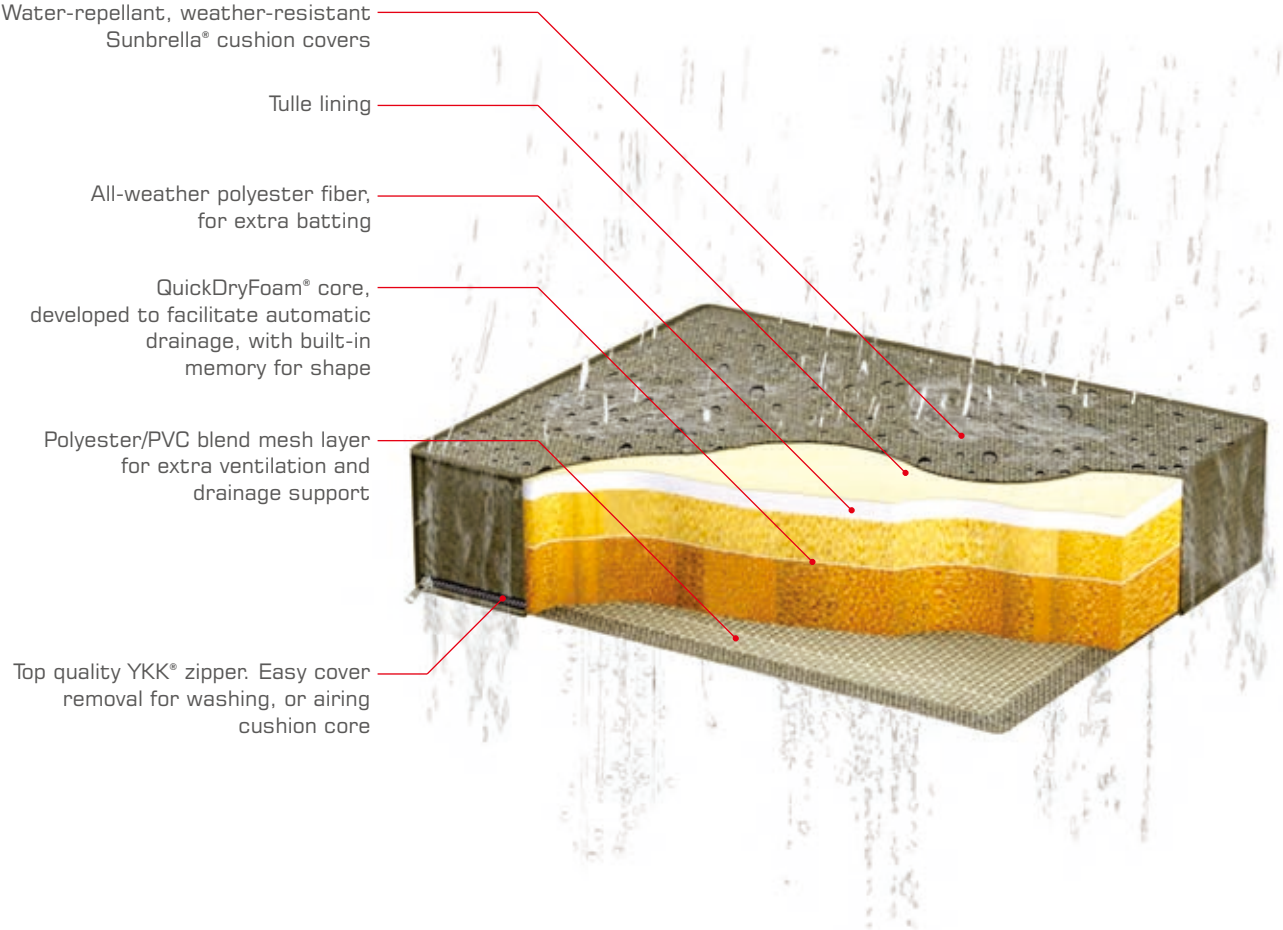

LOUNGE OUTSIDE,
WORRY FREE

Extra dry comfort

MATERIALS - SUNBRELLA® CUSHIONS

Standard seam
Babbo / Jane / Kaat Quilt (daybed)
Waterfall edge
Ekka / Industrial / Jaydu / Oko / Quilt (sofas) / Polly Stripe / Zudu
Seam with piping
Optional: Self (matching)
Casual style seam
Aiko / Meika / Mono / Yuyup