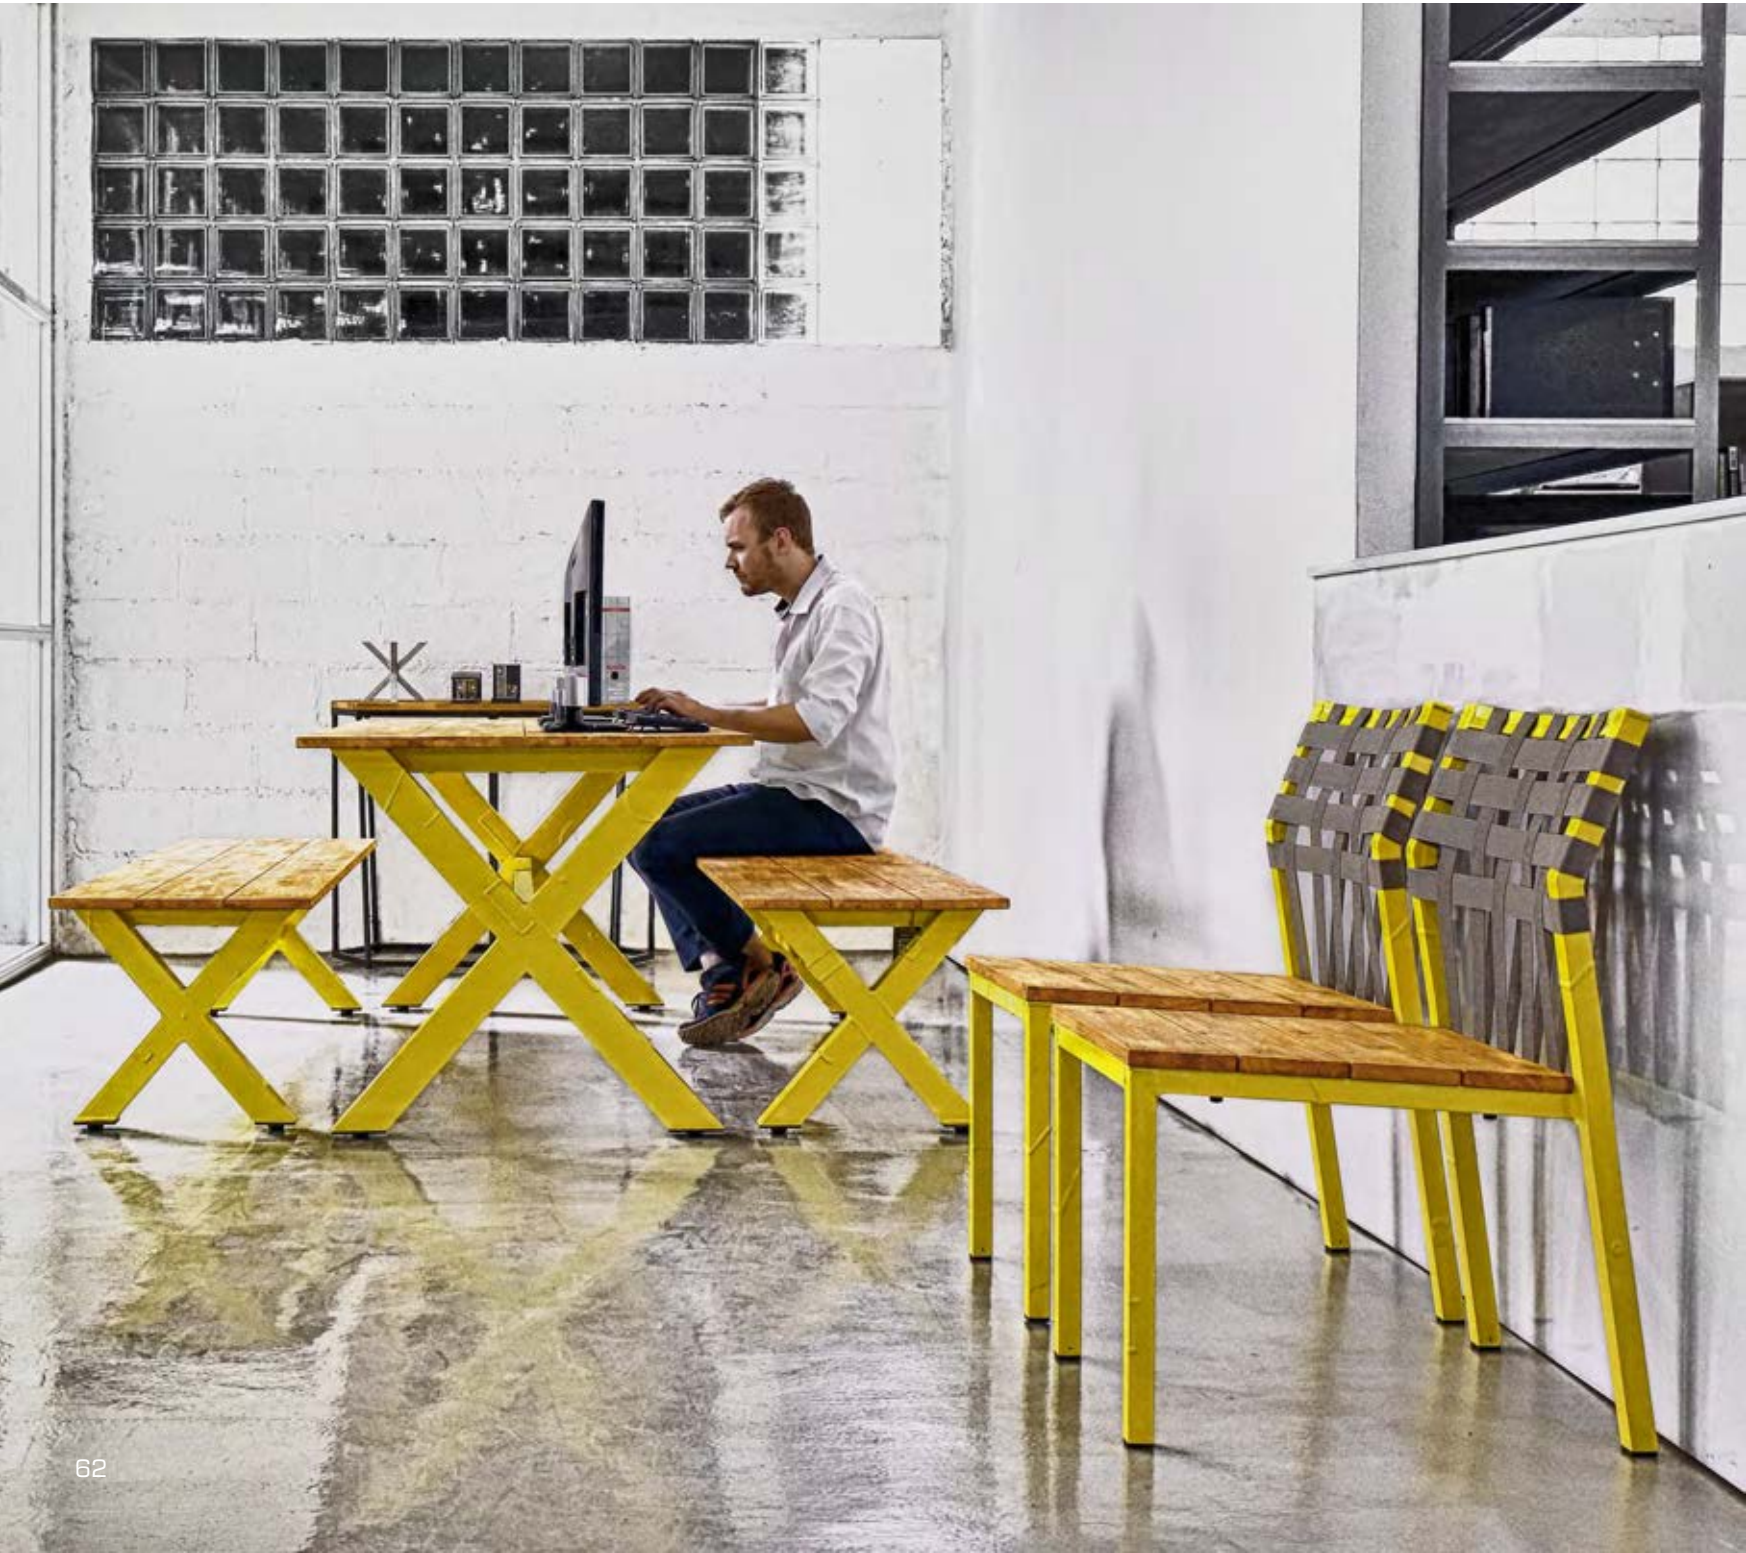

Designers : Vincent Cantaert & Barbara Widiningtias

MI71 INDUSTRIAL WEAVE STACKING SIDE CHAIR (ALU)

MI72 INDUSTRIAL X-STYLE BENCH (ALU) 78.5" / 200 CM

MI74 INDUSTRIAL X-STYLE DINING TABLE (ALU) 86.5" X 33.5" X 30"H / 220 X 85 X 76H CM