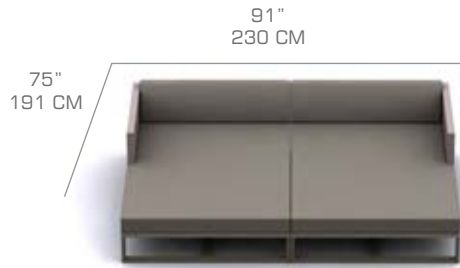

Canvas	Canvas + Piping	Stripes / Specials	Sailcloths
MONCO-1	MONO configuration 1				
MONPC-1	Protective cover				

MG5239R + MG5239L