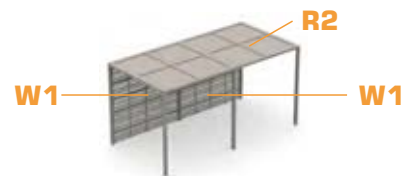

MG8435
6.6 M3
356 KG / 782 LB

MG8433
6 M3
316 KG / 695 LB