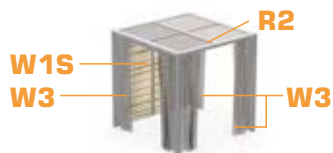

MG8467
2.08 M3
201 KG / 442 LB