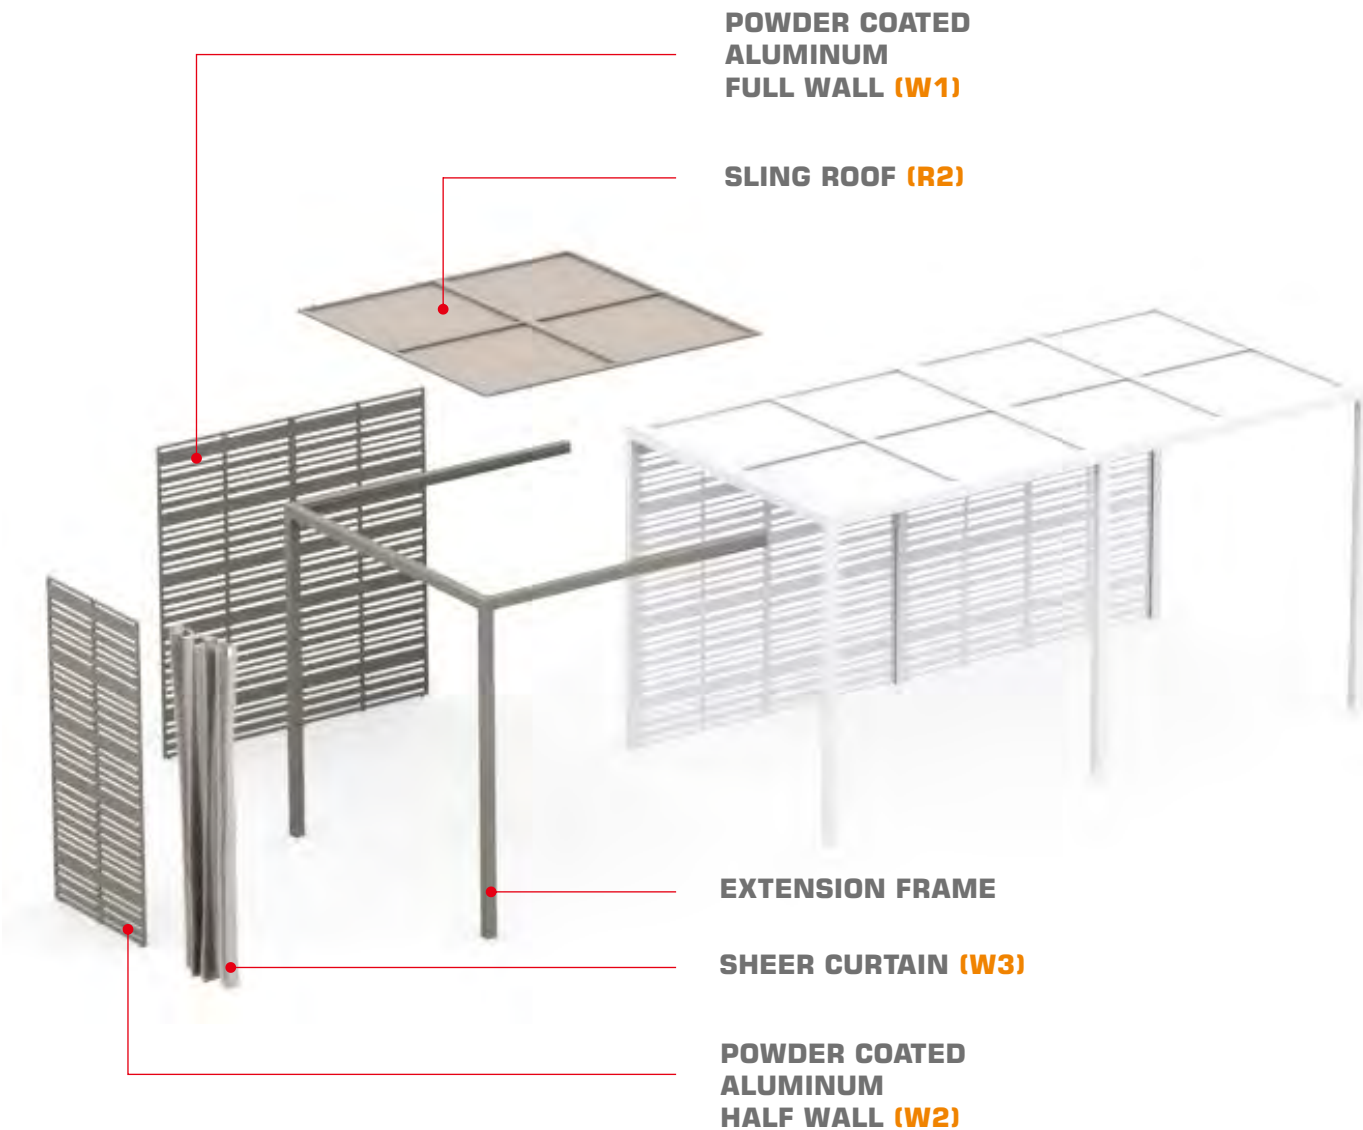

SOMBRERO

SHADES

SOMBRERO EXTENSION MULTI CANOPY (ALUMINUM)

DIMENSION

Extension : 8' x 8' x 8'H (2.4 x 2.4 x 2.4H m)

MATERIALS

Frame : powder coated aluminum
Roof : **R2** - sling
Wall : **W1** - powder coated aluminum (full)
W2 - powder coated aluminum (half)
W3 - sheer curtain

* Price includes: anchorage to concrete / stone and decking floors