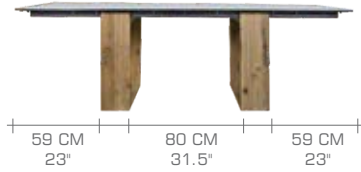

Dining Tables

AIKO DINING TABLE

94.5" X 38.5" X 30"H / 240 X 98 X 76H CM

AIK51

Frame : Drift-Look Teak

ORIGINAL (F36) | ESPRESSO (F37)

Top : HPL ALPES WHITE (T38) | SLATE (T37) |

SANDSTONE (T36)

AIKO DINING TABLE

118" X 38.5" X 30"H / 300 X 98 X 76H CM

AIK50

Frame : Drift-Look Teak

ORIGINAL (F36) | ESPRESSO (F37)

Top : HPL ALPES WHITE (T38) | SLATE (T37) |

SANDSTONE (T36)

assembly options

PALACE

BUTLER

RESIDENTIAL

PALACE

BUTLER

RESIDENTIAL

AIK50 AIKO DINING TABLE 118" X 38.5" X 30"H / 300 X 98 X 76H CM **AIK52** AIKO BENCH 86.5" / 220 CM
BON2 BONO DINING CHAIR (ALLU) - see page 44

Bench