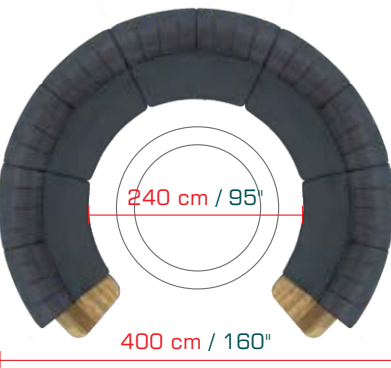

BABCO-15	BABBO BIGGER configuration 3	
BABCO-15.C	SUNBRELLA CANVAS	
BABCO-15.SP	SUNBRELLA SPECIALS	
BABCO-15.SC	SUNBRELLA SAILCLOTHS	
BABPC-9	Protective cover