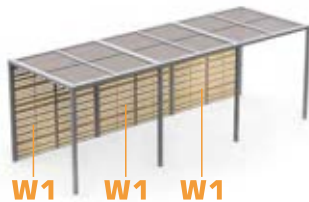

MG8496
6.97 M3
496 KG / 1092 LB