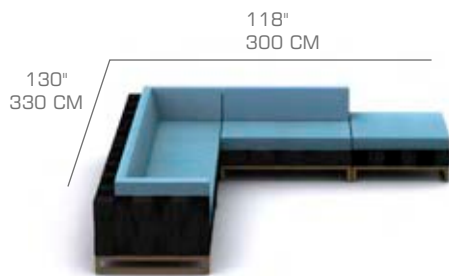

EKKCO-4	EKKA configuration 4	Canvas	Canvas + Piping	Stripes / Specials	Sailcloths
EKKCO-4.*	BATYLINE STANDARD				
EKKCO-4.U25	TWITCHELL ROYAL BLACK				
EKKCO-4.U13	BATYLINE CANATEX HEMP				
EKKPC-4	Protective cover				
MG2805 + MG2804 + MG2806 + MG2808					

*Cushion Information : Waterfall Edge - see page 213