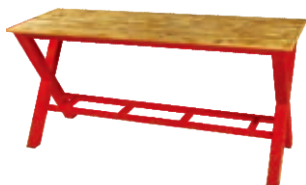

Bar Table

INDUSTRIAL X - STYLE BAR TABLE (ALU)
86.5" X 31.5" X 41.5"H / 220 X 80 X 105H CM
MI75

Frame : Aluminum (distressed) Powder Coating Category A/B/C
Top : Laminated Teak - Rustic