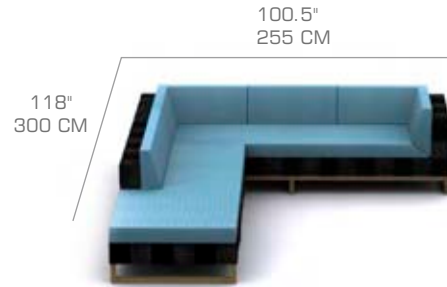

EKKCO-8	EKKA configuration 8	Canvas	Canvas + Piping	Stripes / Specials	Sailcloths
EKKCO-8.*	BATYLINE STANDARD				
EKKCO-8.U25	TWITCHELL ROYAL BLACK				
EKKCO-8.U13	BATYLINE CANATEX HEMP				
EKKPC-8	Protective cover				

MG2808 + MG2806 + MG2821