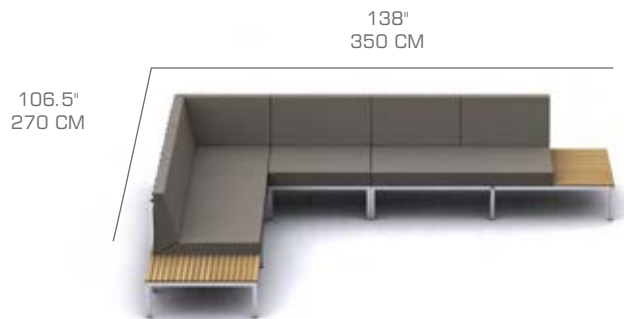

POLCO-7 POLLY configuration 7	florence	canvas	canvas + piping	stripes / specials	sailcloths
ALUMINUM FRAME	POLCO-7.* RECYCLED TEAK BRUSHED					
	POLCO-7.* TEAK SMOOTH SANDED					
	POLCO-7.* HPL					
STAINLESS STEEL FRAME	POLCO-7.* RECYCLED TEAK BRUSHED					
	POLCO-7.* TEAK SMOOTH SANDED					
	POLCO-7.* HPL					
POLPC-7 Protective cover						
MG2871 + MG2867 + MG2868 + MG2870