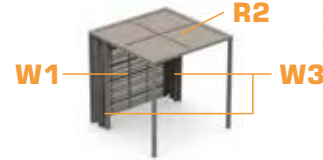

MG8427
5.3 M3
225 KG / 496 LB