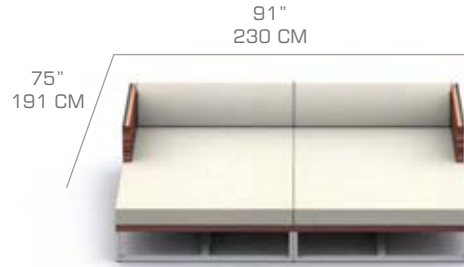

Canvas	Canvas + Piping	Stripes / Specials	Sailcloths
STRCO-1	STRIPE configuration 1				
STRPC-1	Protective cover				

MS5R + MS5L