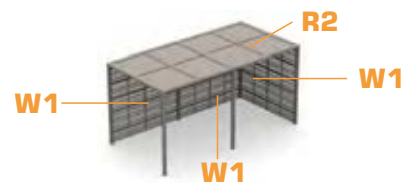

MG8436
6 M3
319 KG / 701 LB