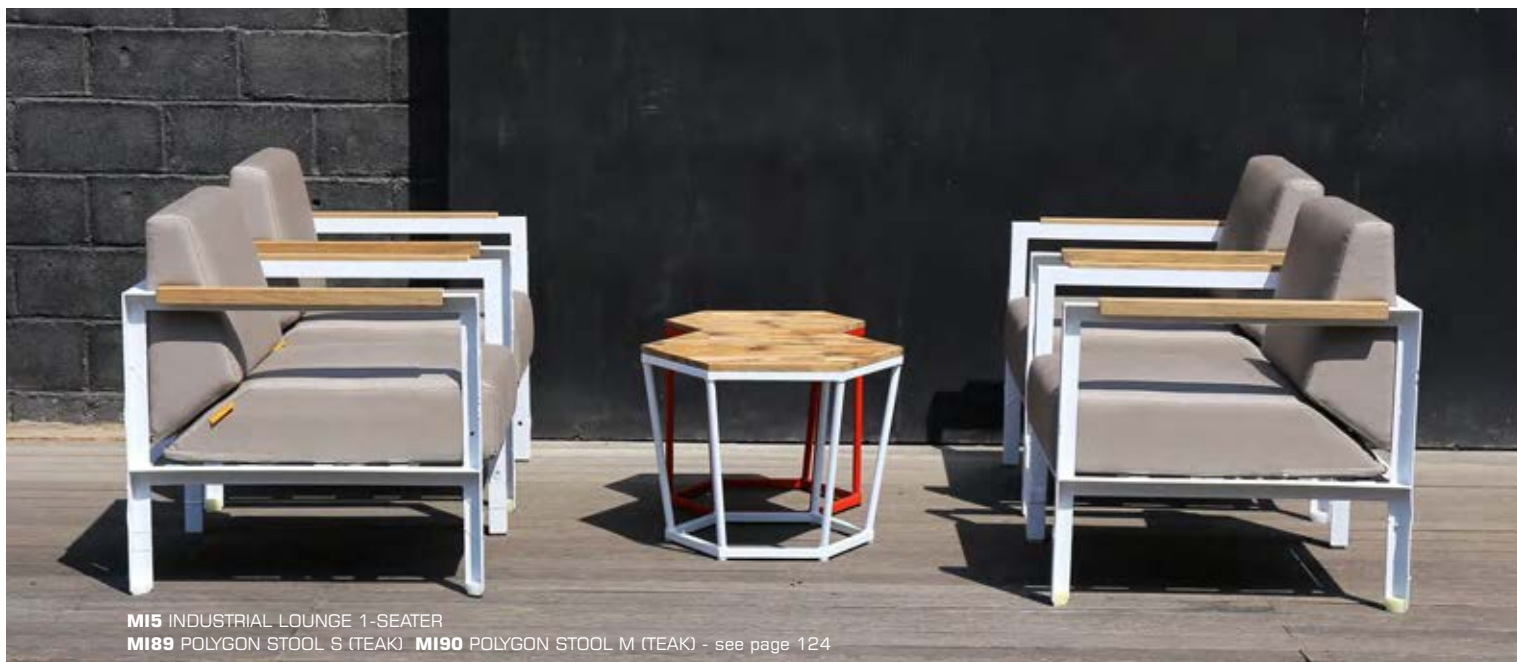

Sofas

Frame : Galvanized (distressed) Powder Coating Steel Category B/D
Armrest : Recycled Teak - Brushed
Cushion : Sunbrella
CANVAS (Category E)
CANVAS + PIPING (Category E + piping)
STRIPES / SPECIALS (Category F / G)
SAILCLOTHS (Category H)
COM 2.5 LY

Frame : Galvanized (distressed) Powder Coating Steel Category B/D
Armrest : Recycled Teak - Brushed
Cushion : Sunbrella
CANVAS (Category E)
CANVAS + PIPING (Category E + piping)
STRIPES / SPECIALS (Category F / G)
SAILCLOTHS (Category H)
COM 5 LY

*Cushion Information : Waterfall Edge - see page 213

MI5 INDUSTRIAL LOUNGE 1-SEATER
MI89 POLYGON STOOL S (TEAK) **MI90** POLYGON STOOL M (TEAK) - see page 124

Low Tables

Frame : Galvanized (distressed) Powder Coating Steel Category B/D
Top : Laminated Teak - Brushed

Frame : Galvanized Powder Coating Steel (distressed) Category B/D
Top : Laminated Teak - Brushed