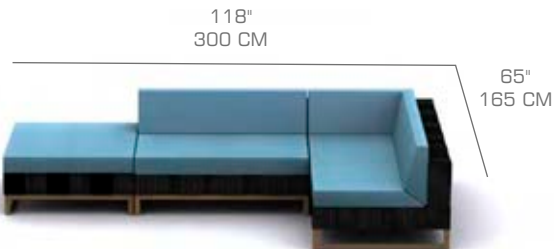

EKKCO-7	EKKA configuration 7	Canvas	Canvas + Piping	Stripes / Specials	Sailcloths
EKKCO-7.*	BATYLINE STANDARD				
EKKCO-7.U25	TWITCHELL ROYAL BLACK				
EKKCO-7.U13	BATYLINE CANATEX HEMP				
EKKPC-7	Protective cover				

MG2805 + MG2806 + MG2808