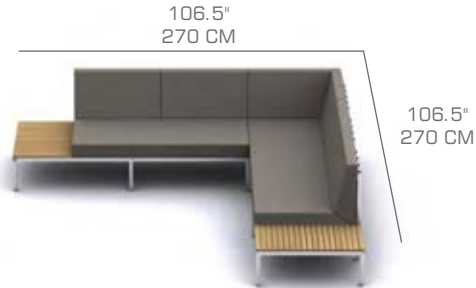

POLLY

LOUNGE

	POLCO-4 POLLY configuration 4	florence	canvas	canvas + piping	stripes / specials	sailcloths
ALUMINUM FRAME	POLCO-4.* RECYCLED TEAK BRUSHED					
	POLCO-4.* TEAK SMOOTH SANDED					
	POLCO-4.* HPL					
STAINLESS STEEL FRAME	POLCO-4.* RECYCLED TEAK BRUSHED					
	POLCO-4.* TEAK SMOOTH SANDED					
	POLCO-4.* HPL					
POLPC-4 Protective cover						

MG2870 + MG2867 + MG2871
138" / 350 CM