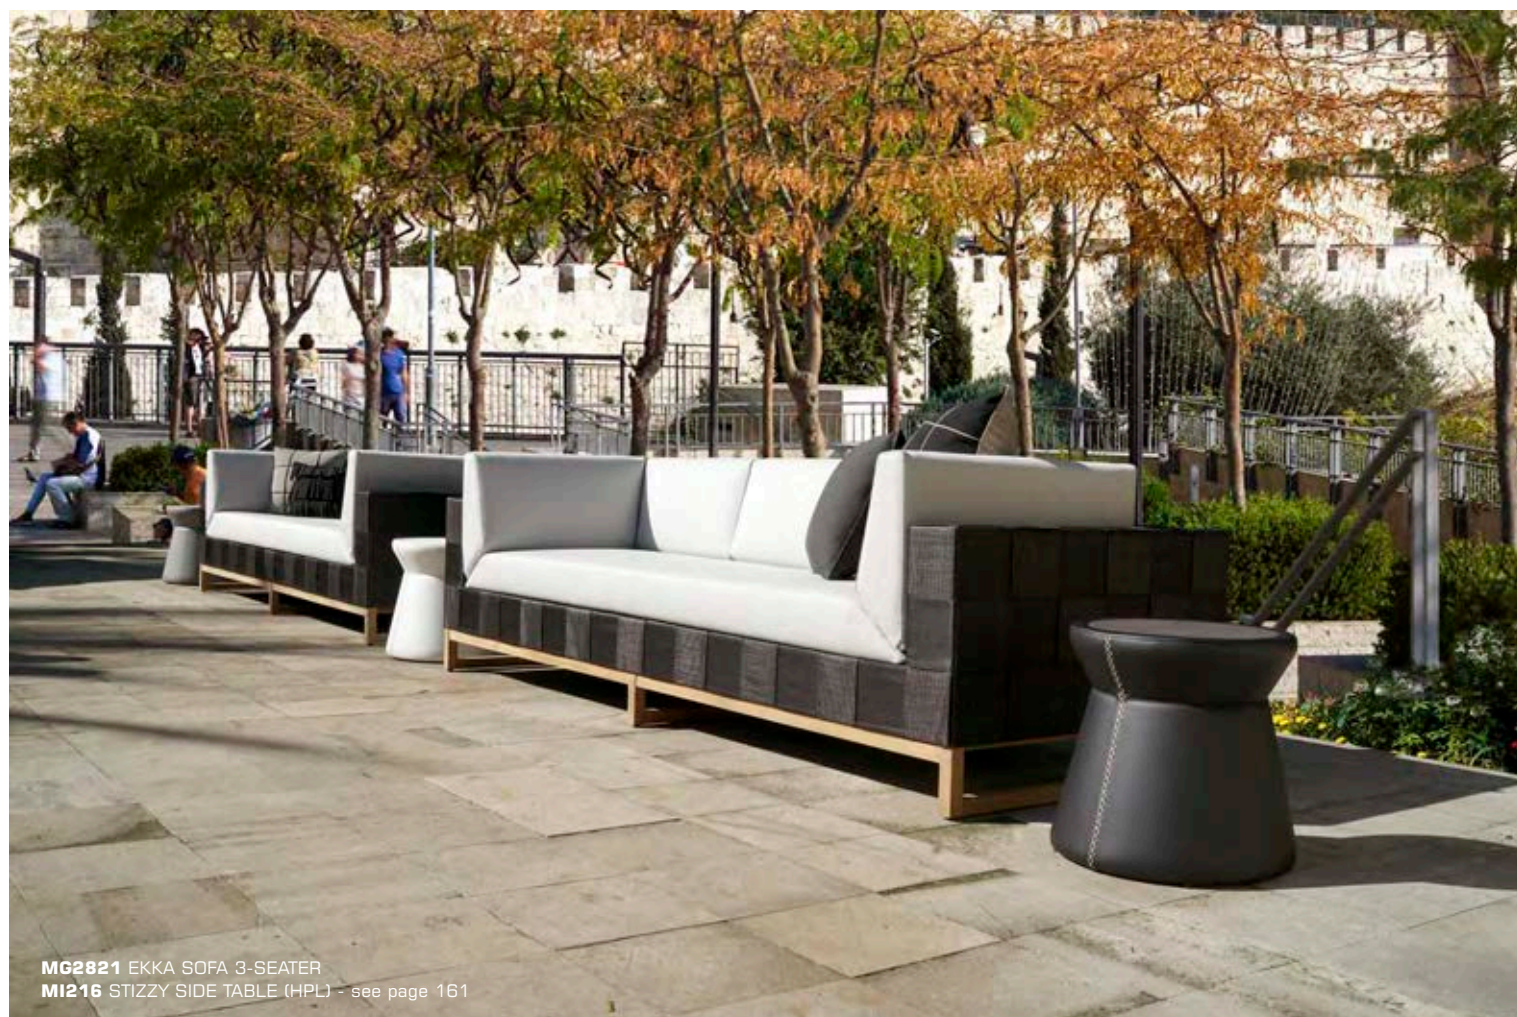

MG2821 EKKA SOFA 3-SEATER
MI216 STIZZY SIDE TABLE (HPL) - see page 161