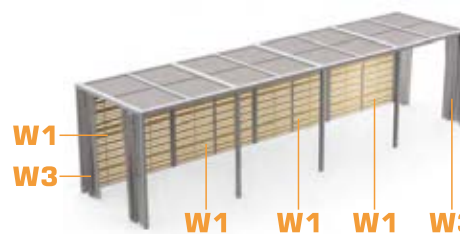

MG8501
7.6 M3
589 KG / 1296 LB