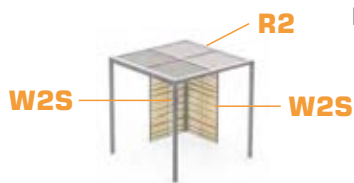

MG8463
1.6 M3
172 KG / 379 LB