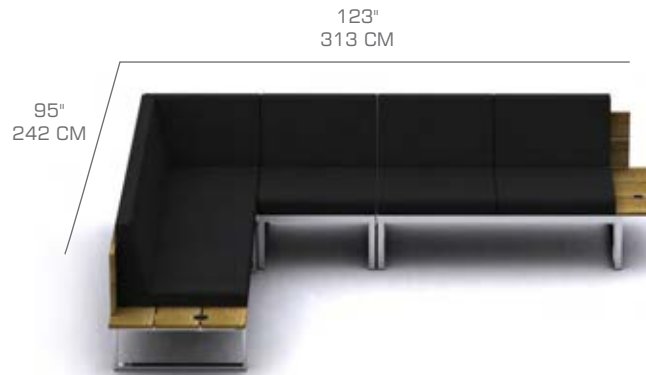

(price includes bolster)

OKOCO-1	OKO configuration 1	Canvas	Canvas + Piping	Stripes / Specials	Sailcloths
OKOCO-1	STAINLESS STEEL				
OKOCO-1*	STAINLESS STEEL POWDER COATING				
OKOPC-1	Protective cover				
MG1209 + MG1207