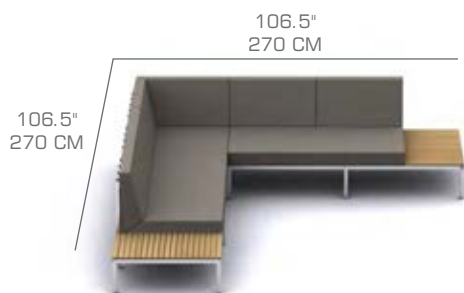

POLCO-3 POLLY configuration 3	florence	canvas	canvas + piping	stripes / specials	sailcloths
ALUMINUM FRAME	POLCO-3.* RECYCLED TEAK BRUSHED					
	POLCO-3.* TEAK SMOOTH SANDED					
	POLCO-3.* HPL					
STAINLESS STEEL FRAME	POLCO-3.* RECYCLED TEAK BRUSHED					
	POLCO-3.* TEAK SMOOTH SANDED					
	POLCO-3.* HPL					
POLPC-3 Protective cover						
MG2871 + MG2867 + MG2870						

*Cushion Information : Waterfall Edge - see page 213