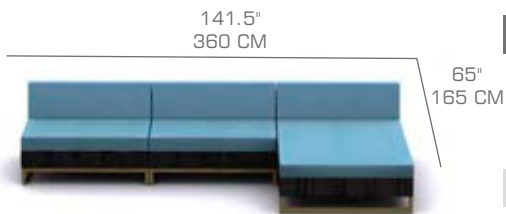

EKKCO-2	EKKA configuration 2	Canvas	Canvas + Piping	Stripes / Specials	Sailcloths
EKKCO-2.*	BATYLINE STANDARD				
EKKCO-2.U25	TWITCHELL ROYAL BLACK				
EKKCO-2.U13	BATYLINE CANATEX HEMP				
EKKPC-2	Protective cover				
(2X) MG2806 + MG2807